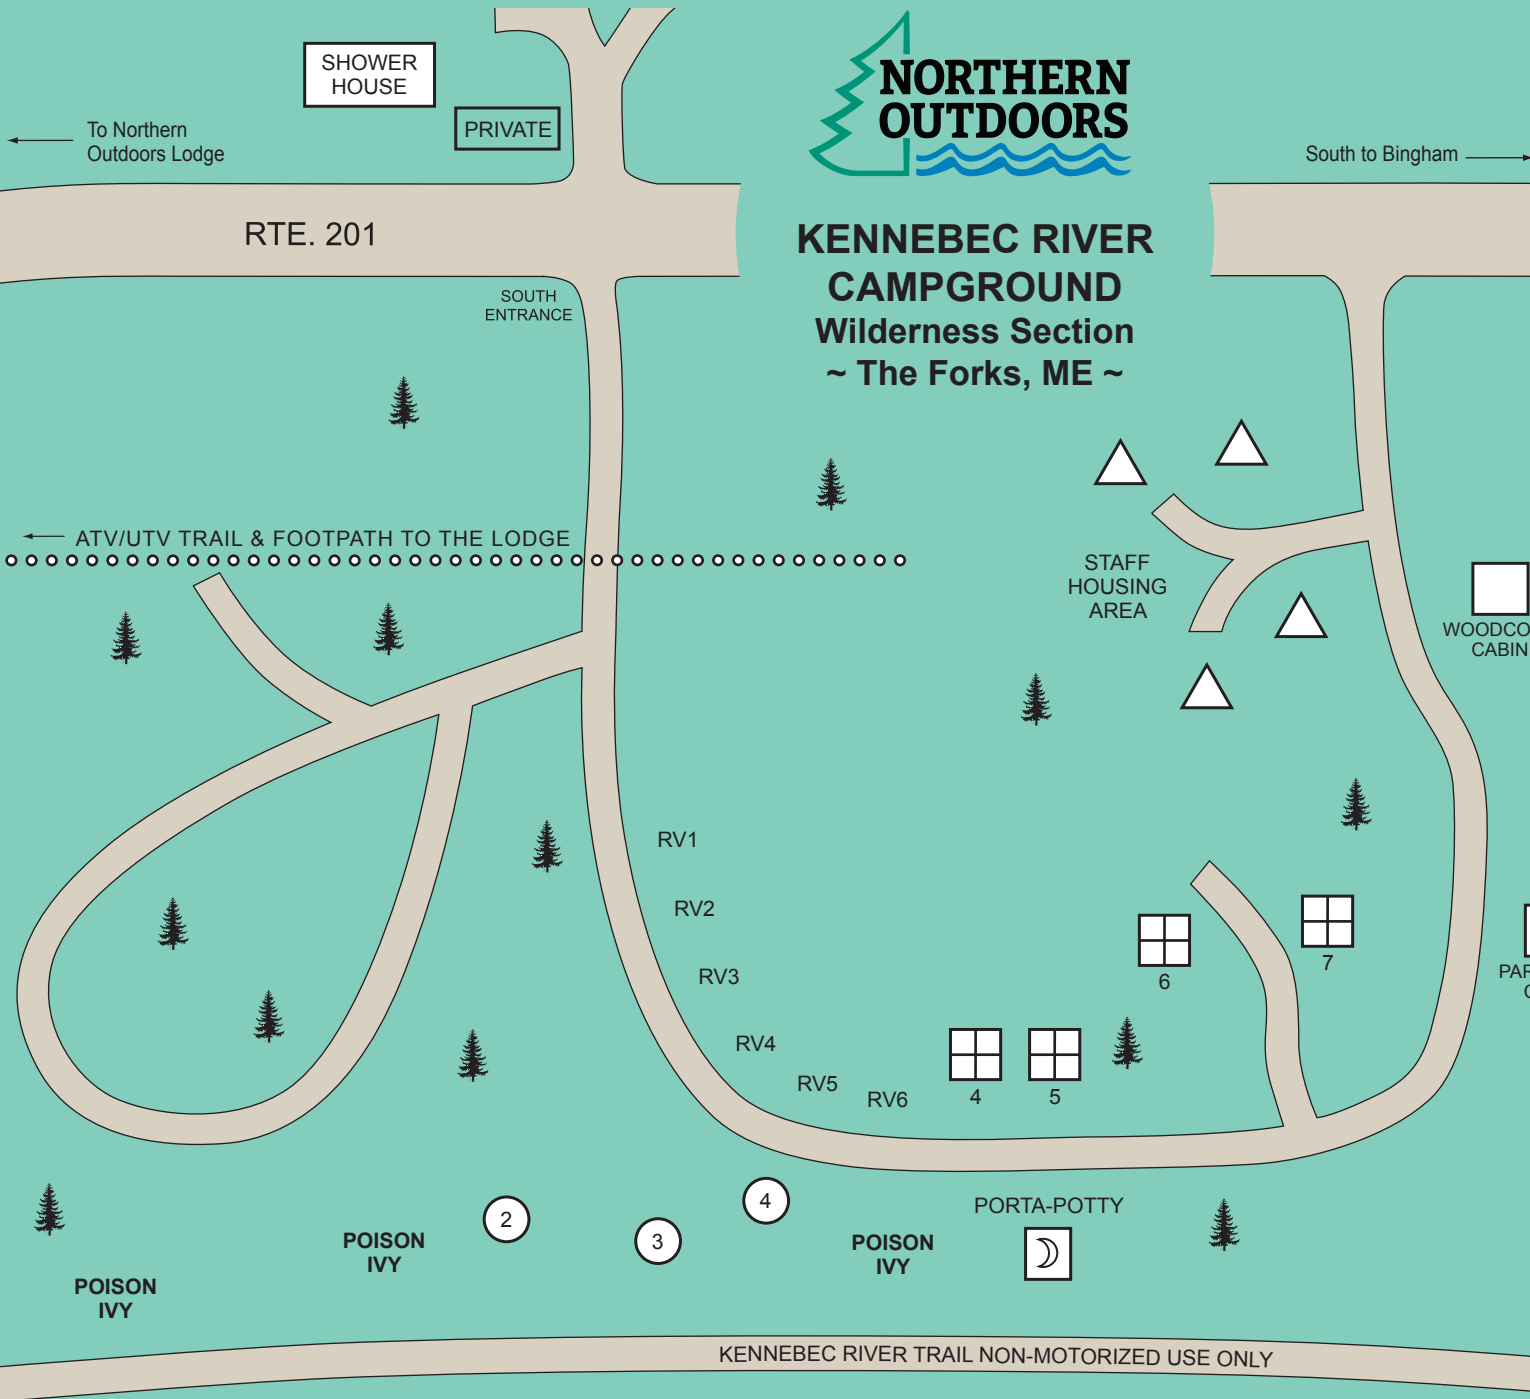

KENNEBEC RIVER CAMPGROUND Wilderness Section ~ The Forks, ME ~

SPEED LIMIT 10

THE SPEED LIMIT FOR VEHICLES, ATVs & SNOWMOBILES IS 10MPH ON NORTHER OUTDOORS' PROPERTY.

ALL ATVs AND UTVs must stay on the marked route to access the ATV trail.

Please respect your neighbors. Limit ATV and snowmobile use to accessing the main trail only. Ride with courtesy at all times. Do not ride ATVs, UTVs, or snowmobiles on Northern Outdoors' property after 9PM.

DIRT BIKES ARE NOT ALLOWED.

LEGEND

- 4 PERSON CABIN TENT
- 2 PERSON CABIN TENT
- STAFF

BWARE OF POISON IVY IN CAMPGROUND